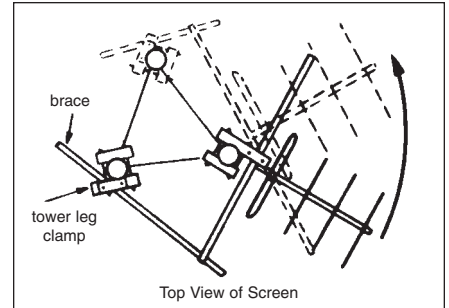

MODEL	DESCRIPTION	SHPG. WGT.
SY-M1	For tower legs Up to 4 1/2" O.D.	20
SY-M2	For tower legs Up to 7 1/2" O.D.	25

SY-SERIES MOUNT- ING ACCESSORIES

MODEL	DESCRIPTION
SY-TC-1	Tower clamp, p to 4 1/2" O.D. legs.
SY-TC-2	Tower clamp, p to 7 1/2" O.D. legs.
SY-B-1	Azimuth-brace, 42" long.
SY-B-2	Azimuth-brace, 60" long.
SY-CP-1	Screen to azimuth-brace clamps.

SCREEN YAGI MOUNTING

Y-SERIES YAGI MOUNTING KITS

(Order masts separately from Accessory listing below).

For up to 4 1/2" O.D. masts or tower legs, see Note below.

MODEL	DESCRIPTION
Y-MB-4	Two 4' Y-B-4 booms, four Y-TC-1 tower clamps, two Y-MC-1 mast clamps.
Y-MB-8	Two 8' Y-B-8 booms, four four Y-TC-1 tower clamps, two Y-MC-1 mast clamps.
Y-MB-10	Two 10' Y-B-10 booms, four Y-TC-1 tower clamps, two Y-MC-1 mast clamps.
Y-MB-14	Two 14' Y-B-14 booms, four Y-TC-1 tower clamps, two Y-MC-1 mast clamps.

NOTE: For tower legs up to 7 1/2" O.D. specify Y-TC-2 tower clamps when ordering.

Y-SERIES MOUNTING ACCESSORIES

MODEL	DESCRIPTION
Y-B-4	4' boom of 1 1/2" "U" channel.
Y-B-8	8' boom of 1 1/2" "U" channel.
Y-B-10	10' boom of 1 1/2" "U" channel.
Y-B-14	14' boom of 1 1/2" "U" channel.
Y-MC-1	Mast clamp for up to 2 3/4 O.D. masts.
Y-MM-6	6' mast of 2 1/4" O.D. tubing.
Y-MM-8	8' mast of 2 1/4" O.D. tubing.
Y-MM-12	12' mast of 2 1/4" O.D. tubing.
Y-MM-18	18' mast of 2 1/4" O.D. tubing.
Y-MM-20	20' mast of 2 1/4" O.D. tubing.
Y-TC-1	Tower clamp for up to 4 1/2" O.D. legs.
Y-TC-2	Tower clamp for up to 7 1/2" O.D. legs.
7943-13	Mast-coupling, undrilled and without hardware.