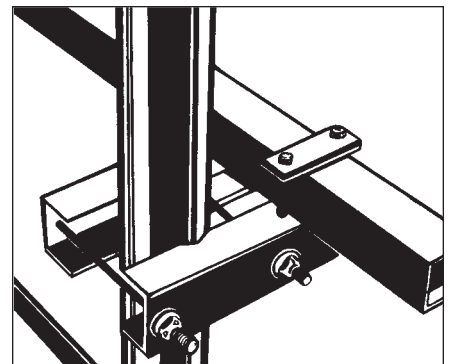

MODEL	DESCRIPTION	SHPG. WGT.
SY-M1	For tower legs Up to 4 1/2" O.D.	20
SY-M2	For tower legs Up to 7 1/2" O.D.	25

SY-SERIES MOUNT- ING ACCESSORIES

MODEL	DESCRIPTION
SY-TC-1	Tower clamp, p to 4 1/2" O.D. legs.
SY-TC-2	Tower clamp, p to 7 1/2" O.D. legs.
SY-B-1	Azimuth-brace, 42" long.
SY-B-2	Azimuth-brace, 60" long.
SY-CP-1	Screen to azimuth-brace clamps.

SCREEN YAGI MOUNTING

Y-SERIES YAGI MOUNTING KITS

(Order masts separately from Accessory listing below).

For up to 4 1/2" O.D. masts or tower legs, see Note below.

MODEL	DESCRIPTION
Y-MB-4	Two 4' Y-B-4 booms, four Y-TC-1 tower clamps, two Y-MC-1 mast clamps.
Y-MB-8	Two 8' Y-B-8 booms, four four Y-TC-1 tower clamps, two Y-MC-1 mast clamps.
Y-MB-10	Two 10' Y-B-10 booms, four Y-TC-1 tower clamps, two Y-MC-1 mast clamps.
Y-MB-14	Two 14' Y-B-14 booms, four Y-TC-1 tower clamps, two Y-MC-1 mast clamps.

NOTE: For tower legs up to 7 1/2" O.D. specify Y-TC-2 tower clamps when ordering.

Y-SERIES MOUNTING ACCESSORIES

MODEL	DESCRIPTION
Y-B-4	4' boom of 1 1/2" "U" channel.
Y-B-8	8' boom of 1 1/2" "U" channel.
Y-B-10	10' boom of 1 1/2" "U" channel.
Y-B-14	14' boom of 1 1/2" "U" channel.
Y-MC-1	Mast clamp for up to 2 3/4 O.D. masts.
Y-MM-6	6' mast of 2 1/4" O.D. tubing.
Y-MM-8	8' mast of 2 1/4" O.D. tubing.
Y-MM-12	12' mast of 2 1/4" O.D. tubing.
Y-MM-18	18' mast of 2 1/4" O.D. tubing.
Y-MM-20	20' mast of 2 1/4" O.D. tubing.
Y-TC-1	Tower clamp for up to 4 1/2" O.D. legs.
Y-TC-2	Tower clamp for up to 7 1/2" O.D. legs.
7943-13	Mast-coupling, undrilled and without hardware.

SCREEN YAGI BRACING

TOWER MOUNTED YAGI
ANTENNAS

TOWER LEG CLAMP