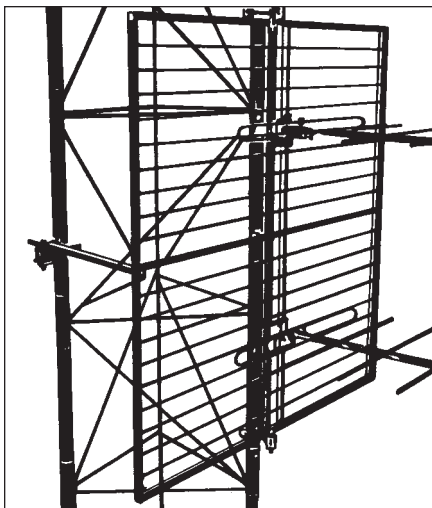

SY-SERIES SCREEN-YAGI MOUNTING KITS

(Order masts separately from Accessory listing below).

Each kit includes all necessary hardware for installing one SY-42 or SY-44 antenna on a tower leg and includes three SY-TC tower leg clamps, one SY-B azimuth-brace with SY-CP screen reflector clamps.

MODEL	DESCRIPTION	SHPG. WGT.
SY-M1	For tower legs Up to 4 1/2" O.D.	20
SY-M2	For tower legs Up to 7 1/2" O.D.	25

SY-SERIES MOUNT- ING ACCESSORIES

MODEL	DESCRIPTION
SY-TC-1	Tower clamp, p to 4 1/2" O.D. legs.
SY-TC-2	Tower clamp, p to 7 1/2" O.D. legs.
SY-B-1	Azimuth-brace, 42" long.
SY-B-2	Azimuth-brace, 60" long.
SY-CP-1	Screen to azimuth-brace clamps.

SCREEN YAGI MOUNTING

Y-SERIES YAGI MOUNTING KITS

(Order masts separately from Accessory listing below).

For up to 4 1/2" O.D. masts or tower legs, see Note below.

MODEL	DESCRIPTION
Y-MB-4	Two 4' Y-B-4 booms, four Y-TC-1 tower clamps, two Y-MC-1 mast clamps.
Y-MB-8	Two 8' Y-B-8 booms, four four Y-TC-1 tower clamps, two Y-MC-1 mast clamps.
Y-MB-10	Two 10' Y-B-10 booms, four Y-TC-1 tower clamps, two Y-MC-1 mast clamps.
Y-MB-14	Two 14' Y-B-14 booms, four Y-TC-1 tower clamps, two Y-MC-1 mast clamps.

NOTE: For tower legs up to 7 1/2" O.D. specify Y-TC-2 tower clamps when ordering.

Y-SERIES MOUNTING ACCESSORIES

MODEL	DESCRIPTION
Y-B-4	4' boom of 1 1/2" "U" channel.
Y-B-8	8' boom of 1 1/2" "U" channel.
Y-B-10	10' boom of 1 1/2" "U" channel.
Y-B-14	14' boom of 1 1/2" "U" channel.
Y-MC-1	Mast clamp for up to 2 3/4 O.D. masts.
Y-MM-6	6' mast of 2 1/4" O.D. tubing.
Y-MM-8	8' mast of 2 1/4" O.D. tubing.
Y-MM-12	12' mast of 2 1/4" O.D. tubing.
Y-MM-18	18' mast of 2 1/4" O.D. tubing.
Y-MM-20	20' mast of 2 1/4" O.D. tubing.
Y-TC-1	Tower clamp for up to 4 1/2" O.D. legs.
Y-TC-2	Tower clamp for up to 7 1/2" O.D. legs.
7943-13	Mast-coupling, undrilled and without hardware.