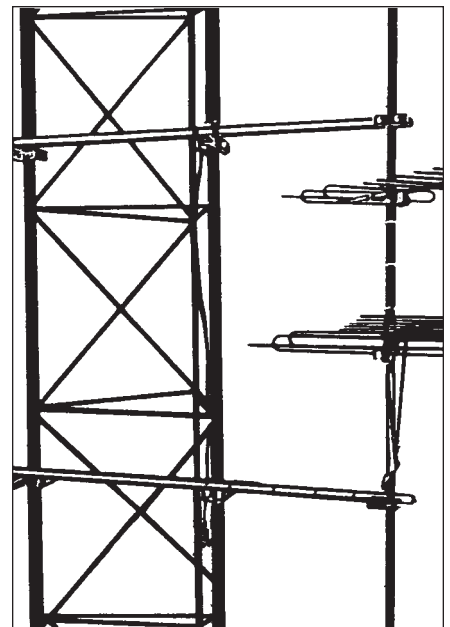

TOWER MOUNTED YAGI
ANTENNAS