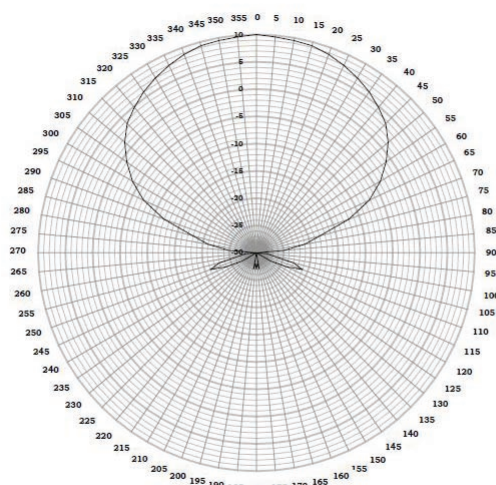

LPD-12 H-PLANE