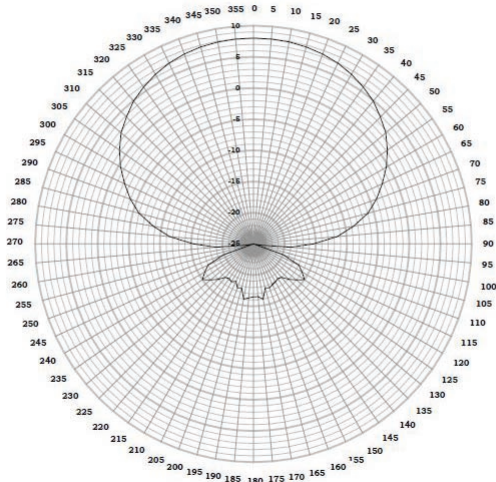

LOG PERIODIC ANTENNA PATTERNS

LPD-7 H-PLANE