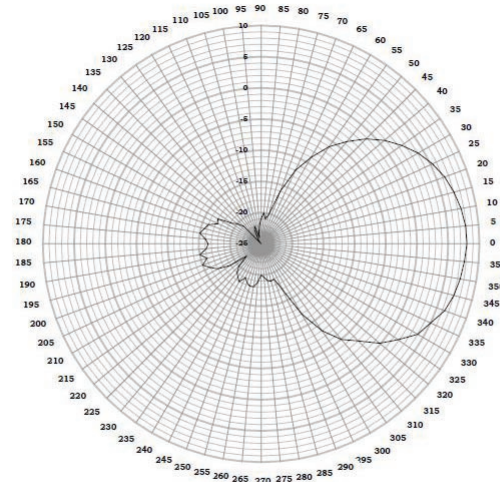

LPD-7 E-PLANE