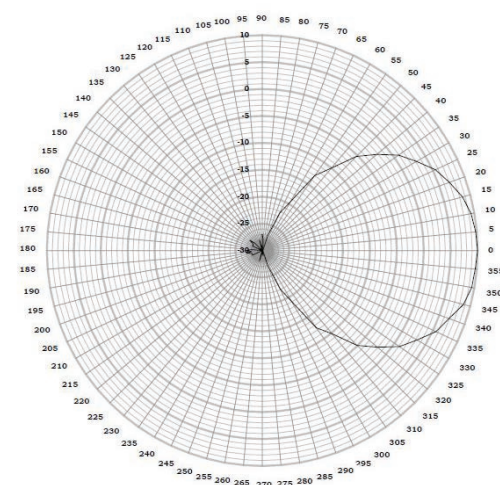

LPD-12 E-PLANE

TACO Antenna's ongoing policy of continuing development may result in specification changes to its products.

US AND INTERNATIONAL SALES AGENT

TACO Antenna Sales Rep

Tel: 717.975.0885
Toll Free: 866.975.4433
Fax: 717.763.0469
Email: sales@tacoantenna.com
Web Site: www.tacoantenna.com

CANADIAN SALES OFFICE

TACO Antenna

A division of Wade Antenna, Inc.
29 Sharp Road,
Brantford, Ontario, N3T 5L8, Canada
Tel: 519.756.7157
Fax: 519.756.5056
cansales@tacoantenna.com