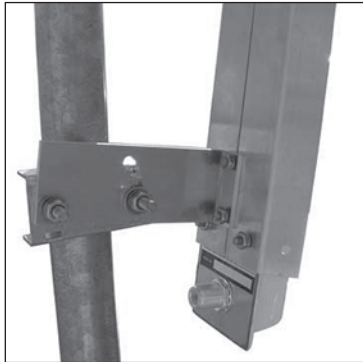

P250-5.8W

MOUNTING DETAIL

4.9 -5.8 GHZ PANEL ANTENNAS:

- **P250-5.8**

The new Wade Sector Panel Antenna is broadband covering the Public Safety Band (4.9 GHz) through to the Wi-Fi 5.8 GHz band. This light weight, compact Sectoral Panel has a fibreglass cover for superiority durability. The reflector wings are adjustable to provide the optimum RF pattern for each installation. The mounting bracket provides a tilting feature to focus your signal and improved performance.

APPLICATION

- Wi-Fi
- Wireless Internet cell site/base station
- Point-to-Multipoint wireless networks
- 802.11
- WiMax
- Wireless LAN

SPECIFICATIONS

ELECTRICAL

MODEL	LONG			SHORT			NO WINGS		
	P250-5.8			P250-5.8			P250-5.8		
FREQUENCY	4.9 GHz	5.3 GHz	5.8 GHz	4.9 GHz	5.3 GHz	5.8 GHz	4.9 GHz	5.3 GHz	5.8 GHz
GAIN	21.5 dBi	18.7 dBi	17 dBi	19.5 dBi	16.9 dBi	15.3 dBi	17.6 dBi	15.8 dBi	14.4 dBi
HPBW "H" PLANE	36°	69°	100°	48°	87°	126°	72°	114°	156°
HPBW "E" PLANE	11°			11°			11°		
IMPEDANCE	50 Ohm			50 Ohm			50 Ohm		
VSWR	LESS THAN 2:1			LESS THAN 2:1			LESS THAN 2:1		
F/B RATIO	30 dB			28 dB			25 dB		
POLARIZATION	VERTICAL			VERTICAL			VERTICAL		
CROSS POL REJECTION	> 20 dB			> 20 dB			> 20 dB		
TERMINAL TYPE	N FEMALE			N FEMALE			N FEMALE		
MAXIMUM INPUT POWER	100 WATTS			100 WATTS			100 WATTS		

MECHANICAL

	LONG	SHORT	NO WINGS
	LENGTH (in.)	13.75	13.75
WIDTH (in.)	4.05	4.05	4.05
DEPTH (in.)	6.125	6.125	6.125
MOUNTING	WALL/TUBE/PIPE MOUNT 2" O.D. MAX	WALL/TUBE/PIPE MOUNT 2" O.D. MAX	WALL/TUBE/PIPE MOUNT 2" O.D. MAX
HOUSING	ALUMINUM	ALUMINUM	ALUMINUM
RADOME	FIBERGLASS, WHITE, UV STABILIZED	FIBERGLASS, WHITE, UV STABILIZED	FIBERGLASS, WHITE, UV STABILIZED
WEIGHT	1.6 LBS (0.72 KG)	1.6 LBS (0.72 KG)	1.6 LBS (0.72 KG)
WIND AREA (SQ. FT)	0.54	0.54	0.54