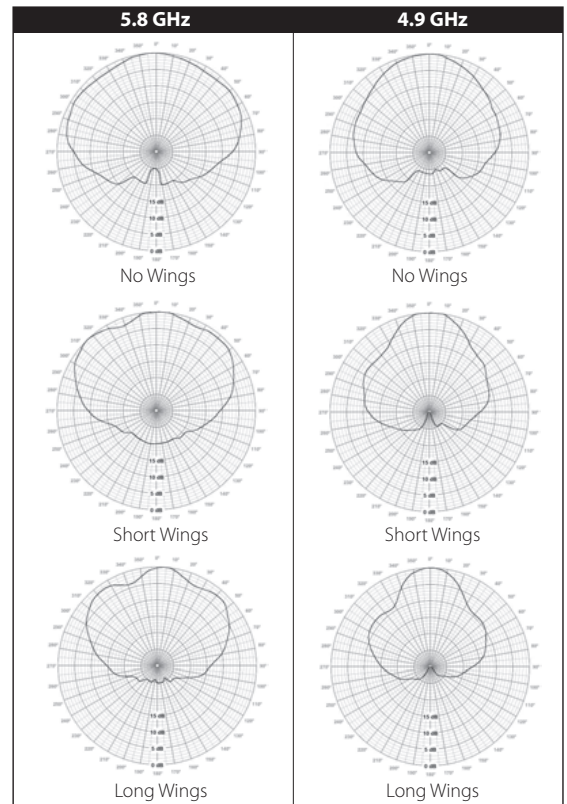

ANTENNA PATTERNS

WADE Antenna's ongoing policy of continuing development may result in specification changes to its products.

WADE Antenna Inc.

29 Sharp Road
Brantford, Ontario, N3T 5L8 Canada
Tel: 519.756.7157
Fax: 519.756.5056

(800) 463-1607
sales@wadeantenna.com

www.wadeantenna.com