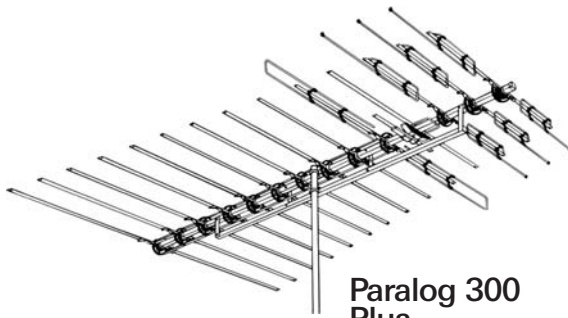

Delhi Antenna Products

Consumer Antennas & Accessories

ALL CHANNEL & VHF/FM ANTENNAS

Reinforced plastic stand-off posts.

* Insulators not exactly as shown

Paralog 300 Plus
VHF/FM

SPECIFICATIONS

MODEL	LENGTH	TURNING RADIUS	VHF LO GAIN (dBd)	VHF HIGH GAIN (dBd)	RANGE	WEIGHT
VIP-302SR	4'8½"	5'2"	4	8	City to Suburban	6 lbs.
VIP-303SR	7'1"	5'11"	5	9	Suburban	8 lbs.
VIP-304SR	9'2"	6'4"	6	10	Suburban & Fringe	9.5 lbs.
VIP-305SR	10'½"	6'10"	6	11	Fringe	13.5 lbs.
VIP-306SR	12'4½"	7'6"	7	12	Deep Fringe	14.5 lbs.
VIP-307SR	16'2"	9'0"	7	13	Deepest Fringe	16.5 lbs.