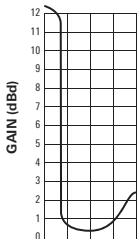

VIP antenna option