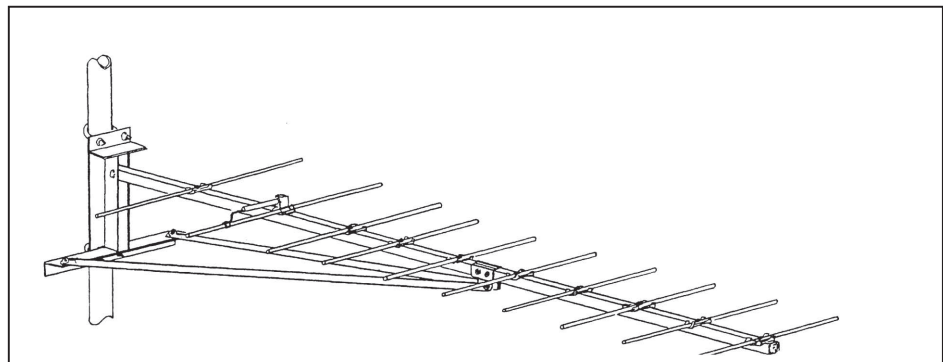

MECHANICAL

MODEL	LENGTH (IN.)	WIDTH (IN.)	WEIGHT (LBS)	THRUST (FT-Lbs)	
				NO ICE	1/4" ICE
J55-LO	94	54	24	69	109
J105-HI	104	33	19	55	77
J55-2	102	110	18	52	80
J55-3	89	100.5	18	46	72
J55-4	88	89	17	40	66
J55-5	80	77	16	36	60
J55-6	71	70	16	32	54
J55-FM	79	65	16	32	54
J105-7	98	33.5	16	35	55
J105-8	98	32.5	16	33.5	52.5
J105-9	98	31.5	15	31.5	50
J105-10	91	30.5	15	30	48.5
J105-11	91	30	15	28.5	46.3
J105-12	85	28.5	15	27.5	44
J105-13	82	27	15	26	42

* LENGTH OF LONGEST ELEMENT

** WIND SPEED 100 MPH

WADE CANTILEVER MOUNT
(SHOWN ON MODEL J105 - ANETNNA)