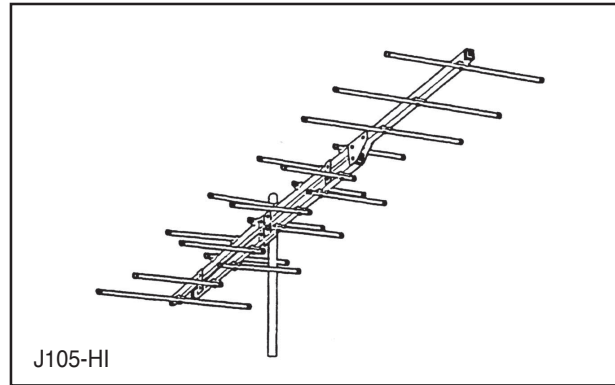

J-SERIES YAGI AND LOG PERIODIC ANTENNAS MODELS:

- J55-* (Single Channel)
- J105-* (Single Channel)
- J55-LO (Log Periodic)
- J105-HI (Log Periodic)

YAGI ANTENNA

These economically priced yagi antennas have stainless steel fasteners and mounting hardware. They are available in both cut-to-channel and broadband models.

All J-Series antennas are available with the exclusive Wade Cantilever Mount.

SPECIFICATIONS:

ELECTRICAL

MODEL	CUT CHANNEL YAGIS		BROADBAND YAGIS	
	J55-*	J105-*	J55-LO	J105-HI
NO. ELEMENTS	5	10	8	11
CHANNEL*	2 To FM*	7 To 13*	2 Thru FM	7 Thru 13
GAIN	10 dBi	12.5 dBi	10 dBi	10.5 dBi
IMPEDANCE	75 Ohm	75 Ohm	75 Ohm	75 Ohm
VSWR	1.5:1	1.5:1	1.5:1	1.5:1
FR:BK RATIO	18 dB	20 dB	22 dB	22 dB
POLARIZATION	Horiz.	Horiz.	Horiz.	Horiz.
H. BEAM WIDTH	60 deg.	44 deg.	60 deg.	49 deg.
V. BEAM WIDTH	100 deg.	59 deg.	100 deg.	75 deg.
CONNECTOR	"F" Connector	"F" Connector	"F" Connector	"F" Connector
CENTRE MOUNT	Standard	Standard	Standard	Standard
CANTILEVER MOUNT	Optional	Optional	Optional	Optional
PIPE SIZE**	Up To 2.5" O.D.	Up To 2.5" O.D.	Up To 2.5" O.D.	Up To 2.5" O.D.

www.wadeantenna.com

MECHANICAL

MODEL	LENGTH (IN.)	WIDTH (IN.)	WEIGHT (LBS)	THRUST (FT-Lbs)	
				NO ICE	1/4" ICE
J55-LO	94	54	24	69	109
J105-HI	104	33	19	55	77
J55-2	102	110	18	52	80
J55-3	89	100.5	18	46	72
J55-4	88	89	17	40	66
J55-5	80	77	16	36	60
J55-6	71	70	16	32	54
J55-FM	79	65	16	32	54
J105-7	98	33.5	16	35	55
J105-8	98	32.5	16	33.5	52.5
J105-9	98	31.5	15	31.5	50
J105-10	91	30.5	15	30	48.5
J105-11	91	30	15	28.5	46.3
J105-12	85	28.5	15	27.5	44
J105-13	82	27	15	26	42