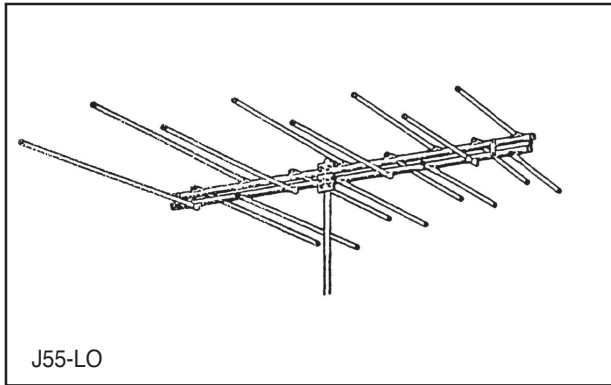

J-SERIES YAGI AND LOG PERIODIC ANTENNAS MODELS:

- J55-* (Single Channel)
- J105-* (Single Channel)
- J55-LO (Log Periodic)
- J105-HI (Log Periodic)

YAGI ANTENNA

These economically priced yagi antennas have stainless steel fasteners and mounting hardware. They are available in both cut-to-channel and broadband models.

All J-Series antennas are available with the exclusive Wade Cantilever Mount.

SPECIFICATIONS:

ELECTRICAL

MODEL	CUT CHANNEL YAGIS		BROADBAND YAGIS	
	J55-*	J105-*	J55-LO	J105-HI
NO. ELEMENTS	5	10	8	11
CHANNEL*	2 To FM*	7 To 13*	2 Thru FM	7 Thru 13
GAIN	10 dBi	12.5 dBi	10 dBi	10.5 dBi
IMPEDANCE	75 Ohm	75 Ohm	75 Ohm	75 Ohm
VSWR	1.5:1	1.5:1	1.5:1	1.5:1
FR:BK RATIO	18 dB	20 dB	22 dB	22 dB
POLARIZATION	Horiz.	Horiz.	Horiz.	Horiz.
H. BEAM WIDTH	60 deg.	44 deg.	60 deg.	49 deg.
V. BEAM WIDTH	100 deg.	59 deg.	100 deg.	75 deg.
CONNECTOR	"F" Connector	"F" Connector	"F" Connector	"F" Connector
CENTRE MOUNT	Standard	Standard	Standard	Standard
CANTILEVER MOUNT	Optional	Optional	Optional	Optional
PIPE SIZE**	Up To 2.5" O.D.	Up To 2.5" O.D.	Up To 2.5" O.D.	Up To 2.5" O.D.

www.wadeantenna.com

MECHANICAL

MODEL	LENGTH (IN.)	WIDTH (IN.)	WEIGHT (LBS)	THRUST (FT-Lbs)	
				NO ICE	1/4" ICE
J55-LO	94	54	24	69	109
J105-HI	104	33	19	55	77
J55-2	102	110	18	52	80
J55-3	89	100.5	18	46	72
J55-4	88	89	17	40	66
J55-5	80	77	16	36	60
J55-6	71	70	16	32	54
J55-FM	79	65	16	32	54
J105-7	98	33.5	16	35	55
J105-8	98	32.5	16	33.5	52.5
J105-9	98	31.5	15	31.5	50
J105-10	91	30.5	15	30	48.5
J105-11	91	30	15	28.5	46.3
J105-12	85	28.5	15	27.5	44
J105-13	82	27	15	26	42